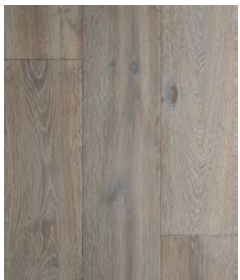

**VILLA BORGHESE**

Floor Type: Engineered Hardwood

Size: 8" x RL up to 75", 75% long planks

Thickness: 9/16", 4 mm Sawn Veneer

Species: French Oak

Face Treatment: Wire Brushed & Hand Scraped

Surface Finish: Ultra-low gloss

**LISSONE**  
STRMCLB391LCF

**OLIMPIA**  
STRMCLV018LCF

**CAMILO**  
STRMCM792LCF

**GUERNSEY**  
STRMCMG469LCF

**ABELE**  
STRMCMN692LCF

**MONDARIZ**  
STRMCMZ414LCF

**SOFIA**  
STRMCSB445LCF

**BRUNELLA**  
STRMCTP808LCF