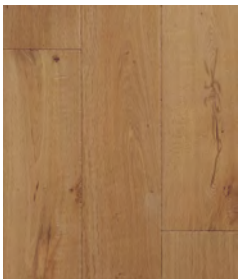

LUDOVICO
STRMCGR524LCF