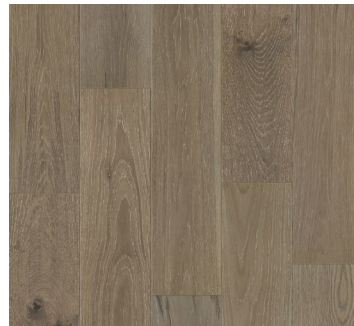

HARDWOOD

HILLSTONE

Floor Type: Engineered Hardwood

Size: 7.5" x RL up to 75"

Thickness: 3/8"

Species: European Oak

Face Treatment: Wire Brushed

Finish: Aluminum Oxide

SqFt per Carton: 31.09

Limited Warranty*: 25 Year Residential/3 Year Light Commercial

Coordinating Trim Available

INSTALLATION

- G Glue
- N Nail
- F Float

COLLINS
JHFFH227500

PRESTON
JHFFH227501

ST CHARLES
JHFFH227504