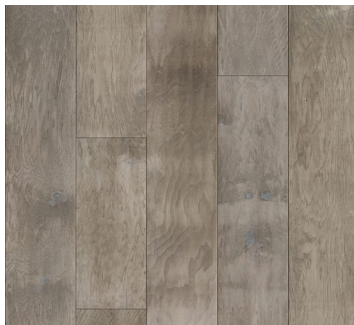

SARATOGA
JHFFH19807