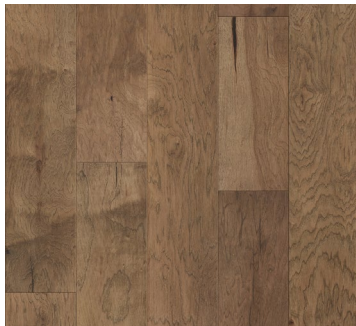

RANGER
JHFFH19801