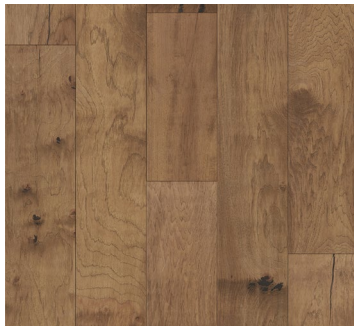

LEXINGTON
JHFFH19802