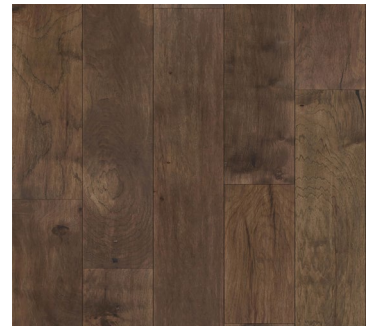

SqFt per Carton: 32.87

Limited Warranty*: 25 Year Residential/3 Year Light Commercial

Coordinating Trim Available

INSTALLATION

G **N** **F**
Glue Nail Float

RANGER
JHFFH19801

LEXINGTON
JHFFH19802

YORKTOWN
JHFFH19803