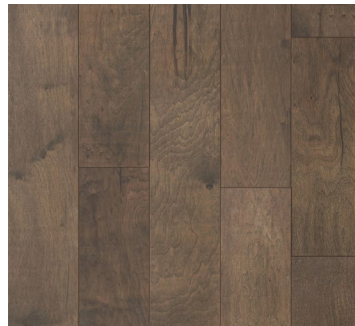

SqFt per Carton: 32.87

Limited Warranty*: 25 Year Residential/3 Year Light Commercial

Coordinating Trim Available

INSTALLATION

G **N** **F**
Glue Nail Float

RANGER
JHFFH19801

LEXINGTON
JHFFH19802

YORKTOWN
JHFFH19803