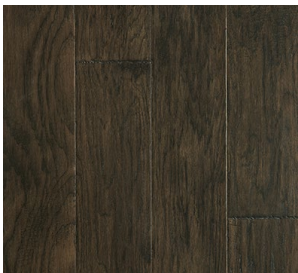

HARDWOOD

MONTE CARLO

Floor Type: Engineered Hardwood

Size: 6.5" x RL up to 48"

Thickness: 3/8"

Species: Hickory

Face Treatment: Hand Scrape

Surface Finish: Aluminum Oxide

SqFt Per Carton: 25.57

Limited Warranty*: 50 Year Residential

Coordinating Trim Available

INSTALLATION

Glue

Staple

Float

GRIMALDI

054877

675024

*202

*See warranty sheet for full details.