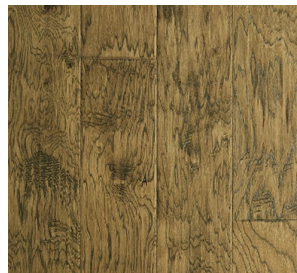

RIBOLZI

054877

675024

*202

*See warranty sheet for full details.