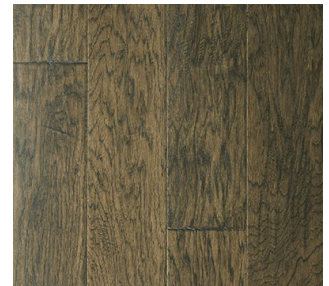

HARDWOOD

MONTE CARLO

Floor Type: Engineered Hardwood

Size: 6.5" x RL up to 48"

Thickness: 3/8"

Species: Hickory

Face Treatment: Hand Scrape

Surface Finish: Aluminum Oxide

SqFt Per Carton: 25.57

Limited Warranty*: 50 Year Residential

Coordinating Trim Available

INSTALLATION

Glue

Staple

Float

FAIRMONT

054877

675024

*202

*See warranty sheet for full details.