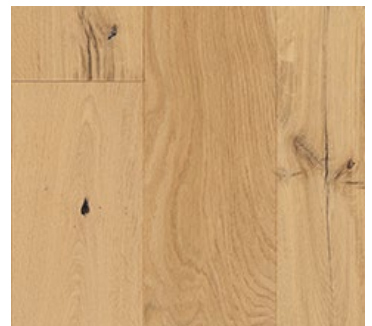

SEBRING
LMFK092455

*See warranty sheet for full details.