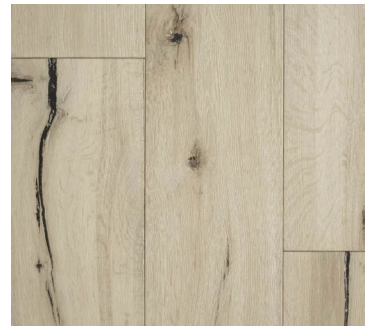

OYSTER
LMFK09207