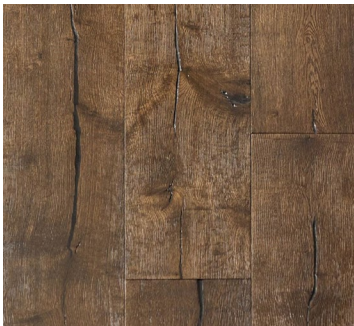

BELFORT
LMFK092M6