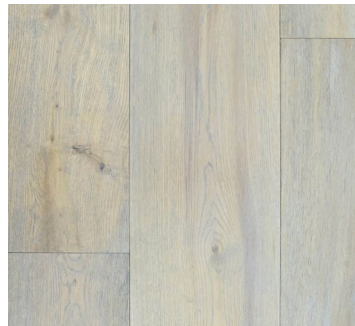

GLACIER
LMFK092Y4