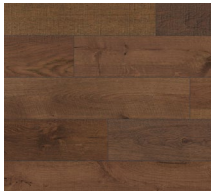

STREAM-WASHED
INH53447

CANIM
INH53448

RIVIERA
INH53449

SUNWASHED
INH53450

LIBERTY
INH53451

BAYWEST
INH53452

TOBACCO OAK
INH53454

SEAWASHED
INH53455

SANTA FE
INH53456

HEARTLAND WALNUT
INH53457

TRIMBLE WHITE
INH53458

COFFEE
INH53459

JASPER
INH53460

FOREST GROVE
INH53461

BOWER
INH53462

SHERIDAN BAY
INH53463