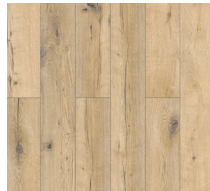

Surface Finish: Wood Grain

Locking System: Megaloc

SqFt Per Carton: 24.17

Limited Warranty*: 20 Year Residential

Coordinating Trim Available

Surface Attributes: Haus Protect - 24 hour protection against everyday household spills

ADELAIDE
INH56347

BRAZILIAN WALNUT
INH56348

BUCKTHORN
INH56349

BUNBURY
INH56350

CANBERRA
INH56351

CASK OAK
INH56352

DARWIN
INH56353

GUNSTOCK OAK
INH56354