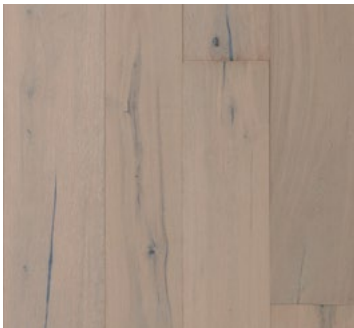

THE GLENN

Floor Type: Engineered Hardwood

Size: 4"/5"/6" x RL up to 72"

Thickness: 1/2"

Species: White Oak

Face Treatment: Weathered

Finish: Aluminum Oxide Finish

SqFt Per Carton: 31.55

Limited Warranty*: 50 Year Residential/5 Year Light Commercial

Coordinating Trim Available

INSTALLATION

- G Glue
- N Nail
- F Float
- S Staple

*See warranty sheet for full details.