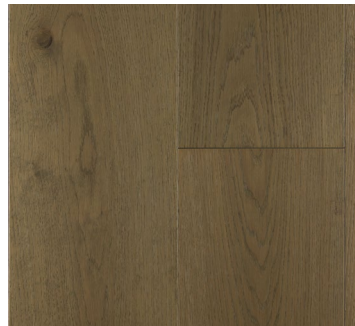

ASPEN LEAF
LMFK412194