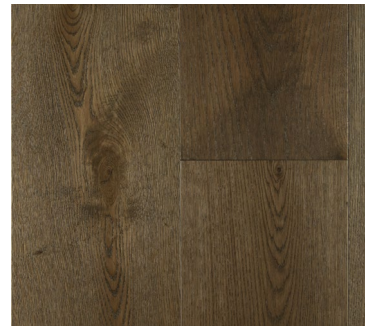

MAJESTIC PEAK
LMFK412195