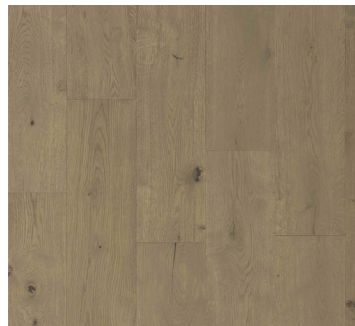

ASPEN LEAF
LMFK412194

MAJESTIC PEAK
LMFK412195

BOBSLED
LMFK412196

BROWN TROUT
LMFK412197

GREAT FALLS
LMFK412467

*See warranty sheet for full details.