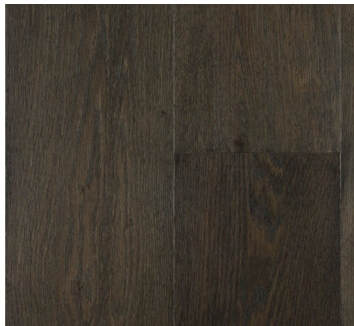

HARDWOOD

BIG SKY

Floor Type: Engineered Hardwood

Size: 9"x RL up to 86"

Thickness: 9/16"

Species: Oak

Face Treatment: Variable Brush

Finish: Aluminum Oxide

SqFt Per Carton: 31.29

Limited Warranty*: 50 Year Residential/5 Year Light Commercial

Coordinating Trim Available

INSTALLATION

G Glue **N** Nail **F** Float **S** Staple

FIRELIGHT
LMFK412192

GREY DRAKE
LMFK412193