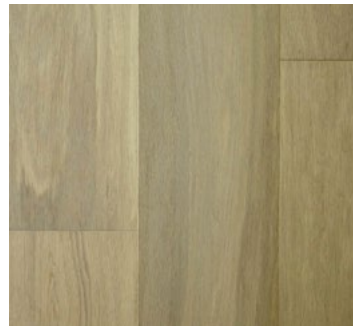

CASHMERE
LMFKAG2I02FBRLS2