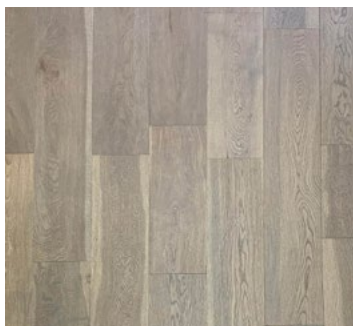

PASCAL
LMFKAG2445