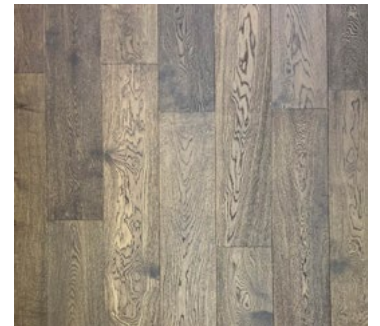

LIGHTHOUSE
LMFKAG2438