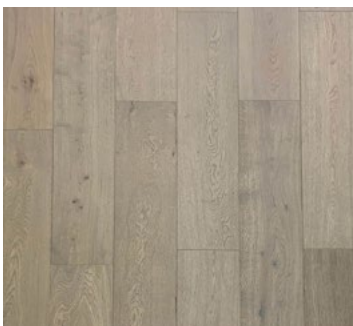

BALTIC
LMFKAG2441