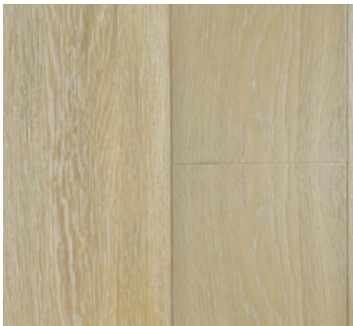

CASTLE BLANC
LMFKAG2E9FBR