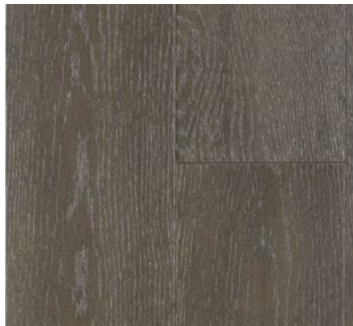

HARDWOOD

BENTLEY PREMIER

Floor Type: Engineered Hardwood

Size: 7.5"x RL up to 75"

Thickness: 1/2"

Species: White Oak

Face Treatment: Brushed

Finish: Aluminum Oxide Finish

SqFt Per Carton: 31.29

Limited Warranty*: 50 Year Residential/5 Year Light Commercial

Coordinating Trim Available

INSTALLATION

G Glue **N** Nail **F** Float **S** Staple

CASTLE BLANC
LMFKAG2E9FBR

WEATHERED STONE
LMFKAG2F3FBR