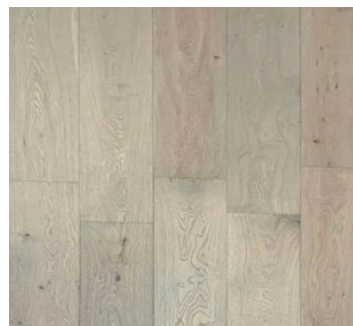

ROCKFORD
LMFKAG2446

*See warranty sheet for full details.