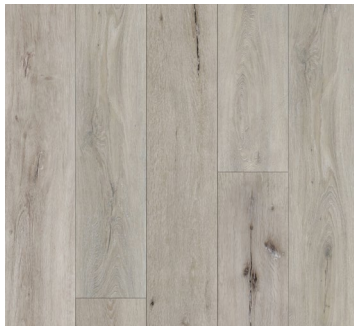

WATERPROOF LUXURY VINYL

TIMELESS OAK

Floor Type: SPC

Size: 7" x 48"

Thickness: 6.5 mm (includes 1.5 mm pad)

Edge: Beveled & Painted Edges

Wear Layer: 20 mil

Surface: EIR

Finish: Aluminum Oxide

SqFt Per Carton: 23.36

Cartons Per Pallet: 55

Installation: 2G/5G-i Advanced Push Down

Limited Warranty*: 50 Year Residential /10 Year Commercial

Coordinating Trim Available

PLANTATION OAK
ALVFH751901

WEATHERED OAK
ALVFH751905

PINION OAK
ALVFH751910

WHITE OAK
ALVFH751911

TIMBER OAK
ALVFH751912

SMOKED OAK
ALVFH751913

LIVE OAK
ALVFH751915

*See warranty sheet for full details.