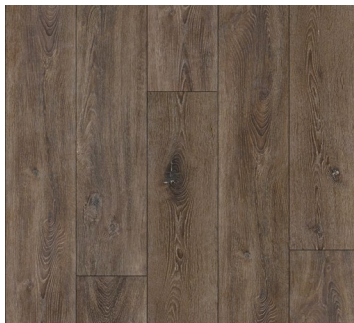

WATERPROOF LUXURY VINYL

TIMELESS OAK

Floor Type: SPC

Size: 7" x 48"

Thickness: 6.5 mm (includes 1.5 mm pad)

Edge: Beveled & Painted Edges

Wear Layer: 20 mil

Surface: EIR

Finish: Aluminum Oxide

SqFt Per Carton: 23.36

Cartons Per Pallet: 55

Installation: 2G/5G-i Advanced Push Down

Limited Warranty*: 50 Year Residential /10 Year Commercial

Coordinating Trim Available

PLANTATION OAK
ALVFH751901

WEATHERED OAK
ALVFH751905

PINION OAK
ALVFH751910

WHITE OAK
ALVFH751911

TIMBER OAK
ALVFH751912

SMOKED OAK
ALVFH751913

LIVE OAK
ALVFH751915

*See warranty sheet for full details.