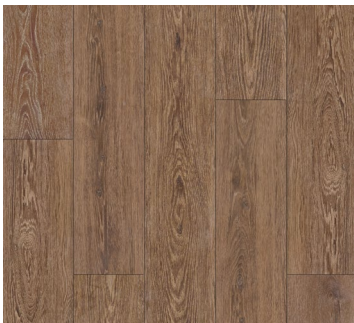

TIMBER OAK
ALVFH751912