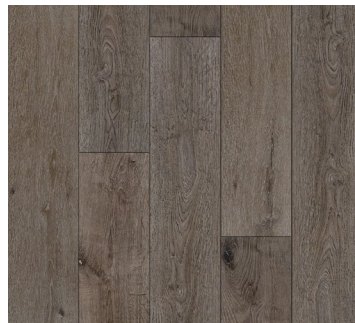

WATERPROOF LUXURY VINYL

TIMELESS OAK

Floor Type: SPC

Size: 7" x 48"

Thickness: 6.5 mm (includes 1.5 mm pad)

Edge: Beveled & Painted Edges

Wear Layer: 20 mil

Surface: EIR

Finish: Aluminum Oxide

SqFt Per Carton: 23.36

Cartons Per Pallet: 55

Installation: 2G/5G-i Advanced Push Down

Limited Warranty*: 50 Year Residential /10 Year Commercial

Coordinating Trim Available

PLANTATION OAK
ALVFH751901

WEATHERED OAK
ALVFH751905

PINION OAK
ALVFH751910

WHITE OAK
ALVFH751911

TIMBER OAK
ALVFH751912

SMOKED OAK
ALVFH751913

LIVE OAK
ALVFH751915

*See warranty sheet for full details.