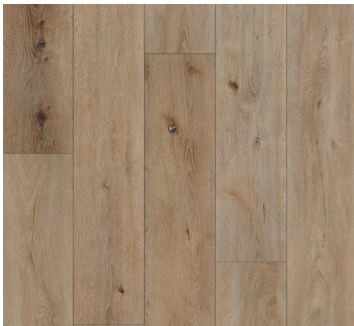

WATERPROOF LUXURY VINYL

TIMELESS OAK

Floor Type: SPC

Size: 7" x 48"

Thickness: 6.5 mm (includes 1.5 mm pad)

Edge: Beveled & Painted Edges

Wear Layer: 20 mil

Surface: EIR

Finish: Aluminum Oxide

SqFt Per Carton: 23.36

Cartons Per Pallet: 55

Installation: 2G/5G-i Advanced Push Down

Limited Warranty*: 50 Year Residential /10 Year Commercial

Coordinating Trim Available

PLANTATION OAK
ALVFH751901