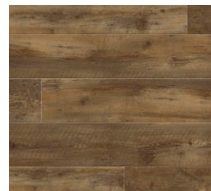

WATERPROOF LUXURY VINYL

MAVERICK

Floor Type: SPC

Size: 7" x 60"

Thickness: 5.0 mm (includes 1.0 mm pad)

Edge: Painted

Wear Layer: 12 mil

Surface: Embossed

HENLEY
HAL7601205

BROOKHAVEN
HAL7601206

PARK GLEN
HAL7601207

PRAIRIE
HAL7601208

COCO
HAL7601209

LOLA
HAL7601210

SUNSET TRAIL
HAL7601211

WOODHAVEN
HAL7601212