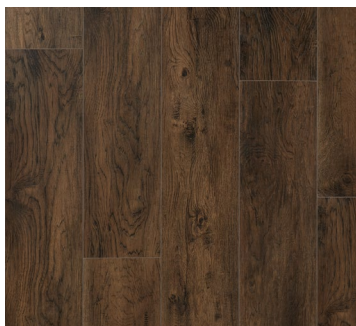

RETREAT
ALVFH890007

*See warranty sheet for full details.