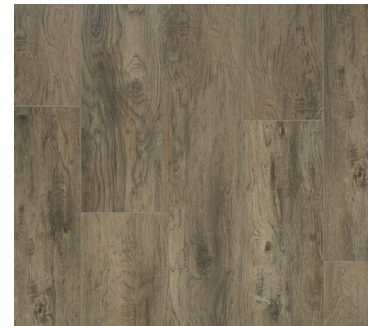

RIVER'S EDGE
ALVFH890004