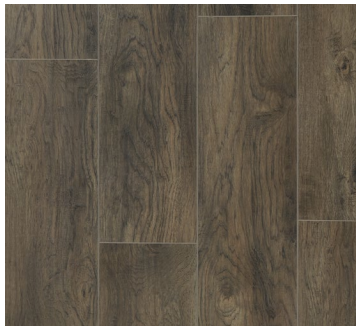

WATERPROOF LUXURY VINYL

HICKORY SELECT

Floor Type: SPC

Size: 9" x 60"

Thickness: 5.5 mm (includes 1.0 mm pad)

Edge: DET (Defined Edge Technology)

Wear Layer: 20 mil

Surface: EIR

Finish: Aluminum Oxide

SqFt Per Carton: 22.88

Cartons Per Pallet: 60

Installation: i4F Triple Lock Push Down Technology

Limited Warranty*: 25 Year Residential 10 Year Commercial

Coordinating Trim Available

CABIN FEVER
ALVFH890001