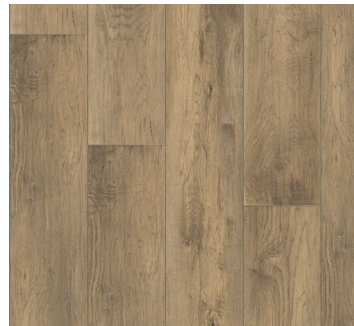

CROOKED CREEK
ALVFH890003