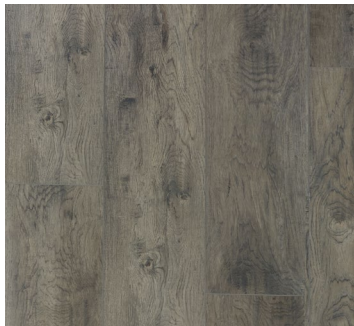

ROCKVIEW
ALVFH890002