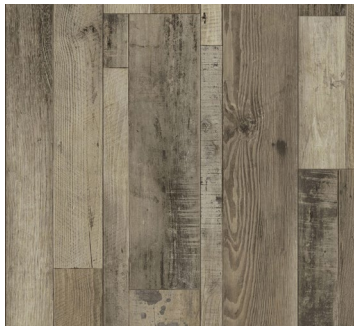

WATERPROOF LUXURY VINYL

DOUGLAS SPLIT

Floor Type: SPC

Size: 7" x 48"

Thickness: 5.0 mm (includes 1.0 mm pad)

Edge: DET (Defined Edge Technology)

Wear Layer: 12 mil

Surface: Embossed

Finish: Aluminum Oxide

SqFt Per Carton: 25.7

Cartons per Pallet: 65

Installation: i4F Triple Lock Push Down Technology

Limited Warranty*: 25 Year Residential 10 Year Commercial

Coordinating Trim Available

COASTAL
ALVFH785736

WEATHERED
ALVFH785737

RUSTIC
ALVFH785738

TOBACCO
ALVFH785739

*See warranty sheet for full details.