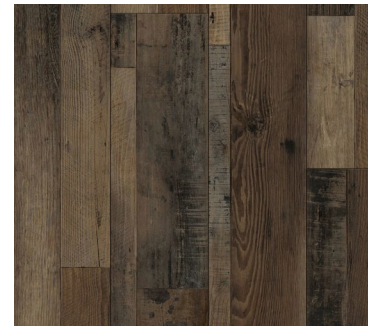

WATERPROOF LUXURY VINYL

DOUGLAS SPLIT

Floor Type: SPC

Size: 7" x 48"

Thickness: 5.0 mm (includes 1.0 mm pad)

Edge: DET (Defined Edge Technology)

Wear Layer: 12 mil

Surface: Embossed

Finish: Aluminum Oxide

SqFt Per Carton: 25.7

Cartons per Pallet: 65

Installation: i4F Triple Lock Push Down Technology

Limited Warranty*: 25 Year Residential 10 Year Commercial

Coordinating Trim Available

COASTAL
ALVFH785736

WEATHERED
ALVFH785737

RUSTIC
ALVFH785738

TOBACCO
ALVFH785739

*See warranty sheet for full details.