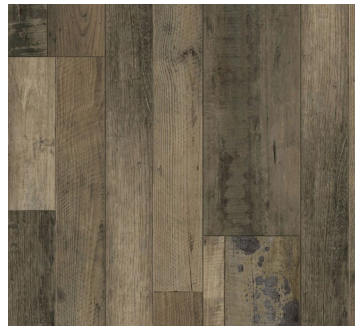

WATERPROOF LUXURY VINYL

DOUGLAS SPLIT

Floor Type: SPC

Size: 7" x 48"

Thickness: 5.0 mm (includes 1.0 mm pad)

Edge: DET (Defined Edge Technology)

Wear Layer: 12 mil

Surface: Embossed

Finish: Aluminum Oxide

SqFt Per Carton: 25.7

Cartons per Pallet: 65

Installation: i4F Triple Lock Push Down Technology

Limited Warranty*: 25 Year Residential 10 Year Commercial

Coordinating Trim Available

COASTAL
ALVFH785736

WEATHERED
ALVFH785737

RUSTIC
ALVFH785738

TOBACCO
ALVFH785739

*See warranty sheet for full details.