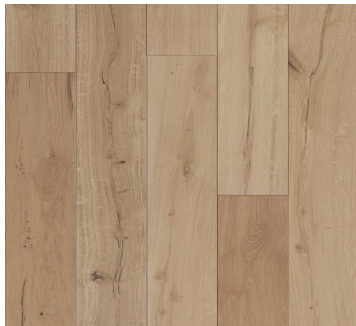

MENTON
JHFFH19500