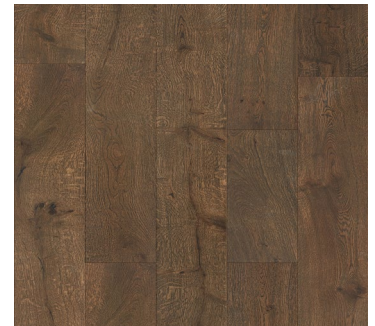

MONACO
JHFFH19503