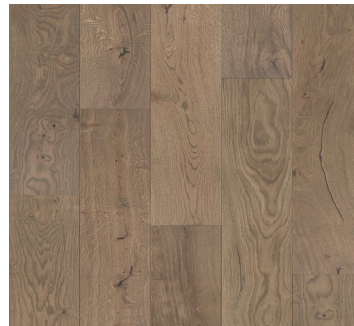

ANTIBES
JHFFH19502