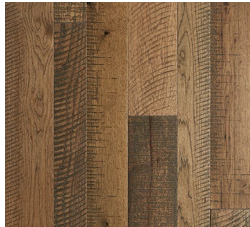

VILLA BOCELLI

Floor Type: Engineered Hardwood

Size: 4"/5"/6" x RL up to 60"

Thickness: 1/2"

Species: French Oak, Hickory*

Face Treatment: Multiple Textures

Surface Finish: Ultra-low gloss

SqFt Per Carton: 34.45

Limited Warranty*: 50 Year Residential. 5 Year Light Commercial.

Coordinating Trim Available

*Hickory & French Oak mix in each carton.

INSTALLATION

Glue

Staple

Float

BARIOLA
STRVRBA372V