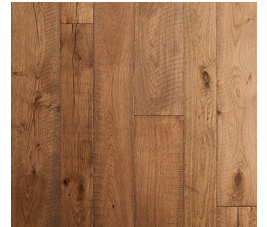

SARONNO
STRVRSR358V