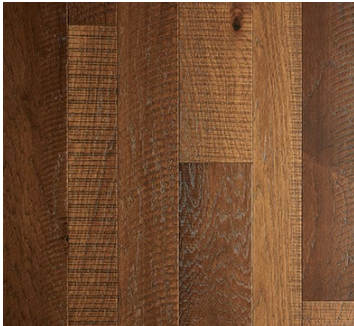

TISSINO

Floor Type: Engineered Hardwood

Size: 4"/5"/6" x RL up to 60"

Thickness: 3/8"

Species: Hickory

Face Treatment: Four Saw Mark Textures

Surface Finish: Ultra-low matte valspar

SqFt Per Carton: 34.45

Limited Warranty*: 50 Year Residential. 5 Year Light Commercial.

Coordinating Trim Available

INSTALLATION

Glue

Staple

Float

BRENTA
STRRTBR327V