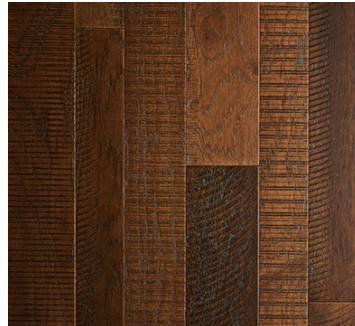

TANARO
STRRTTA303V