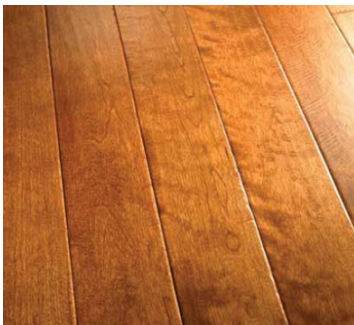

PESCINA
STRRRPE225V

*See warranty sheet for full details.