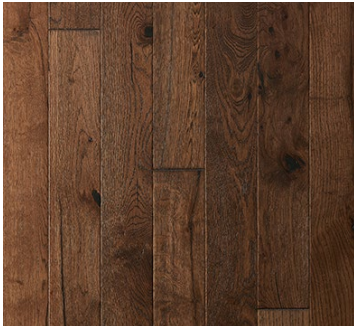

### INSTALLATION

Glue

Float

Staple

**BIOGGIO**  
STRLUBI836V

**MELIDE**  
STRLUME002V

**ROVIO**  
STRLURO019V

\*See warranty sheet for full details.