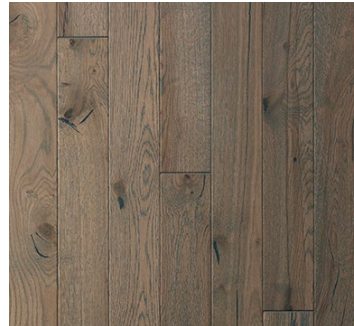

### INSTALLATION

Glue

Float

Staple

**BIOGGIO**  
STRLUBI836V

**MELIDE**  
STRLUME002V

**ROVIO**  
STRLURO019V

\*See warranty sheet for full details.