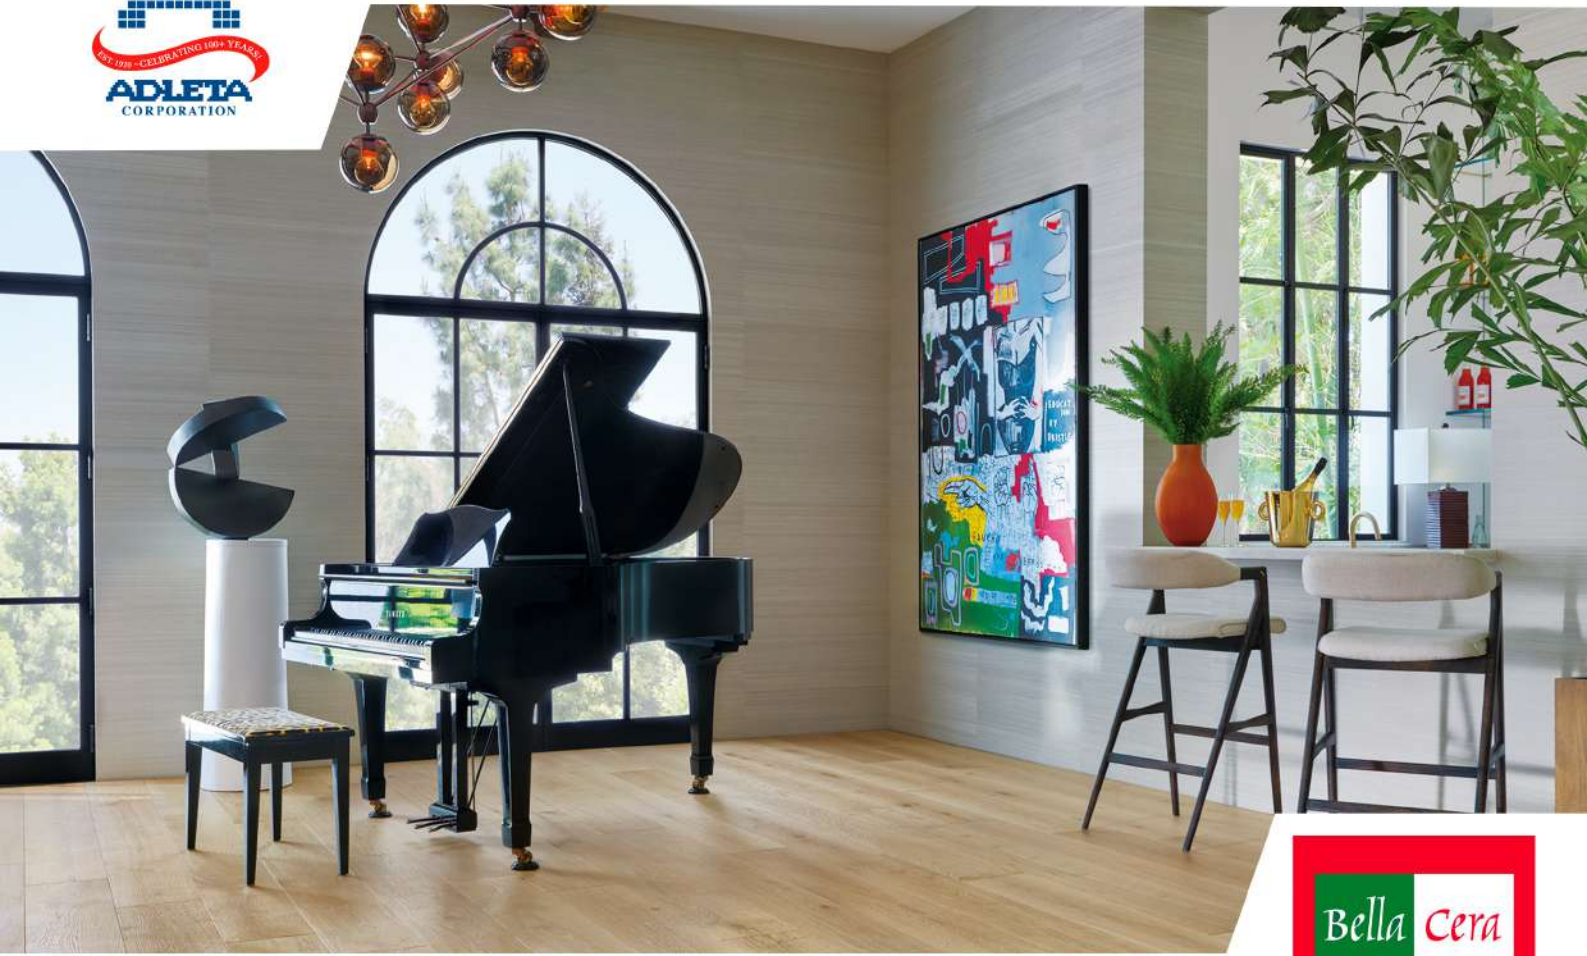

## RAVELLO

Thickness: 5/8"

Length: 86.6"

Width: 9.4"

Species: White Oak

Surfaces Finish: Aluminum Oxide

Treatment: Sawn