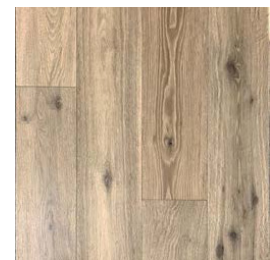

RESTORATION OAK COLLECTION

SPECIFICATIONS

Species:	European Oak
Size:	7/16" x 6" RL up to 59"
Style:	Wire Brushed
Finish:	UV Cured High Performance Urethane
Construction:	Multi-Ply Engineered
Packing:	27.5 sqft/ctn
Installation:	Glue Down/Nailed
Warranty:	25-year residential limited surface finish warranty

CERTIFICATIONS

Tidal