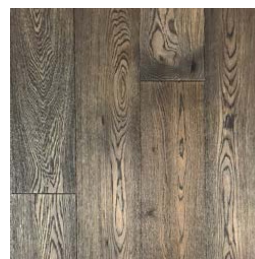

RESTORATION OAK COLLECTION

SPECIFICATIONS

Species:	European Oak
Size:	7/16" x 6" RL up to 59"
Style:	Wire Brushed
Finish:	UV Cured High Performance Urethane
Construction:	Multi-Ply Engineered
Packing:	27.5 sqft/ctn
Installation:	Glue Down/Nailed
Warranty:	25-year residential limited surface finish warranty

CERTIFICATIONS

Lagos