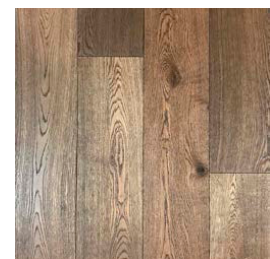

RESTORATION OAK COLLECTION

SPECIFICATIONS

Species:	European Oak
Size:	7/16" x 6" RL up to 59"
Style:	Wire Brushed
Finish:	UV Cured High Performance Urethane
Construction:	Multi-Ply Engineered
Packing:	27.5 sqft/ctn
Installation:	Glue Down/Nailed
Warranty:	25-year residential limited surface finish warranty

CERTIFICATIONS

Oreti