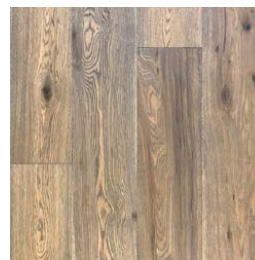

RESTORATION OAK COLLECTION

SPECIFICATIONS

Species:	European Oak
Size:	7/16" x 6" RL up to 59"
Style:	Wire Brushed
Finish:	UV Cured High Performance Urethane
Construction:	Multi-Ply Engineered
Packing:	27.5 sqft/ctn
Installation:	Glue Down/Nailed
Warranty:	25-year residential limited surface finish warranty

CERTIFICATIONS

Champagne