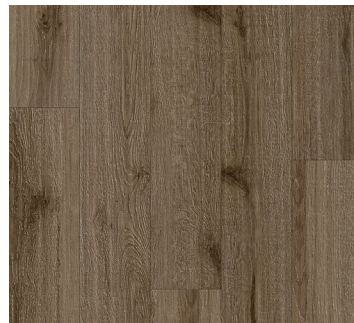

RIVERBED
HALPR7502LP