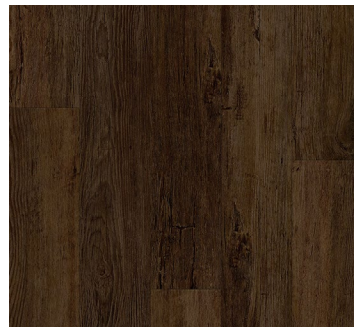

SqFt Per Carton: 51.34

Installation: Glue Down

Limited Warranty*: 5 Year Light Commercial, 10 Year Residential

MAPLE
HALPR7022LP

NATURAL TINT
HALPR7124LP

COCOA
HALPR7125LP

FIRESIDE
HALPR7126LP

IRONBARK
HALPR7334LP