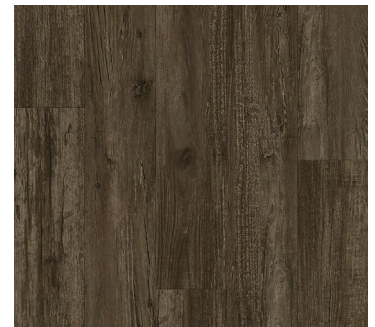

URBAN COLLECTION

Floor Type: Dry Back

Size: 7" x 48"

Thickness: 2.0 mm

Wear layer: 6 mil

Edge: Square

Surface: Wood Grain

Finish: UV-Cured Polyurethane

SqFt Per Carton: 51.34

Installation: Glue Down

Limited Warranty*: 5 Year Light Commercial, 10 Year Residential

MAPLE
HALPR7022LP

NATURAL TINT
HALPR7124LP

COCOA
HALPR7125LP

FIRESIDE
HALPR7126LP

IRONBARK
HALPR7334LP