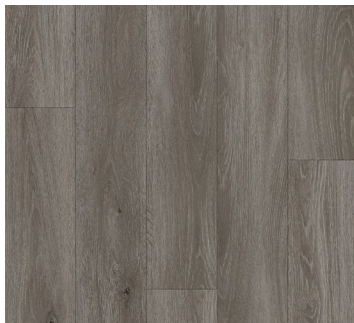

SqFt Per Carton: 51.34

Installation: Glue Down

Limited Warranty*: 5 Year Light Commercial, 10 Year Residential

MAPLE
HALPR7022LP

NATURAL TINT
HALPR7124LP

COCOA
HALPR7125LP

FIRESIDE
HALPR7126LP

IRONBARK
HALPR7334LP