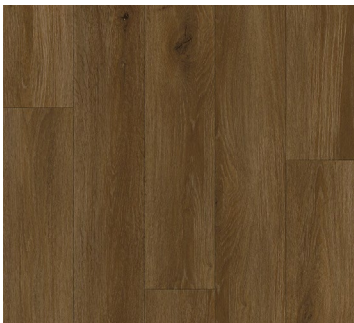

SqFt Per Carton: 51.34

Installation: Glue Down

Limited Warranty*: 5 Year Light Commercial, 10 Year Residential

MAPLE
HALPR7022LP

NATURAL TINT
HALPR7124LP

COCOA
HALPR7125LP

FIRESIDE
HALPR7126LP

IRONBARK
HALPR7334LP