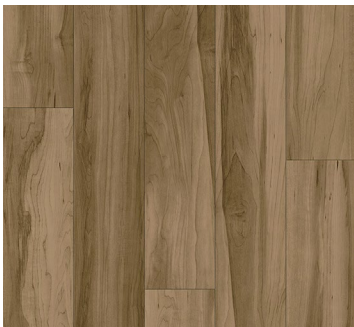

URBAN COLLECTION

Floor Type: Dry Back

Size: 7" x 48"

Thickness: 2.0 mm

Wear layer: 6 mil

Edge: Square

Surface: Wood Grain

Finish: UV-Cured Polyurethane

SqFt Per Carton: 51.34

Installation: Glue Down

Limited Warranty*: 5 Year Light Commercial, 10 Year Residential

MAPLE
HALPR7022LP

NATURAL TINT
HALPR7124LP

COCOA
HALPR7125LP

FIRESIDE
HALPR7126LP

IRONBARK
HALPR7334LP