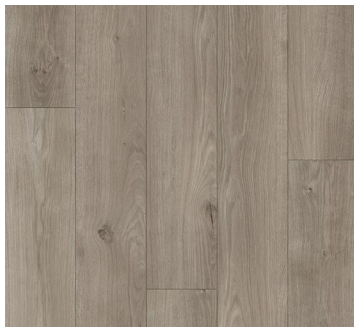

URBAN COLLECTION

Floor Type: Dry Back

Size: 7" x 48"

Thickness: 2.0 mm

Wear layer: 6 mil

Edge: Square

Surface: Wood Grain

Finish: UV-Cured Polyurethane

SqFt Per Carton: 51.34

Installation: Glue Down

Limited Warranty*: 5 Year Light Commercial, 10 Year Residential

MAPLE
HALPR7022LP

NATURAL TINT
HALPR7124LP

COCOA
HALPR7125LP

FIRESIDE
HALPR7126LP

IRONBARK
HALPR7334LP