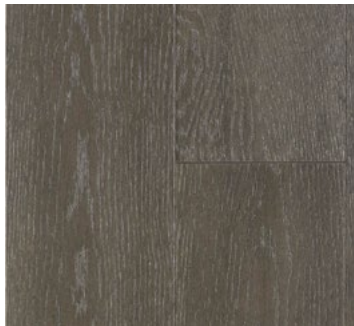

HARDWOOD

BENTLEY PREMIER

Floor Type: Engineered Hardwood

Size: 7.5"x RL up to 75"

Thickness: 1/2"

Species: White Oak

Face Treatment: Brushed

Finish: Aluminum Oxide Finish

SqFt Per Carton: 31.29

Limited Warranty*: 50 Year Residential/5 Year Light Commercial

Coordinating Trim Available

INSTALLATION

G Glue **N** Nail **F** Float **S** Staple

CASTLE BLANC
LMFKAG2E9FBR

WEATHERED STONE
LMFKAG2F3FBR