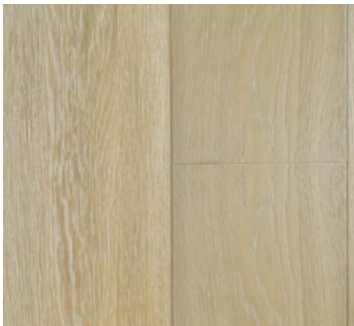

CASTLE BLANC
LMFKAG2E9FBR