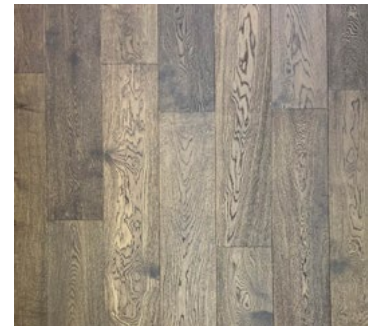

LIGHTHOUSE
LMFKAG2438