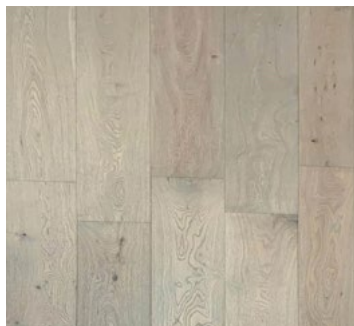

ROCKFORD
LMFKAG2446

*See warranty sheet for full details.