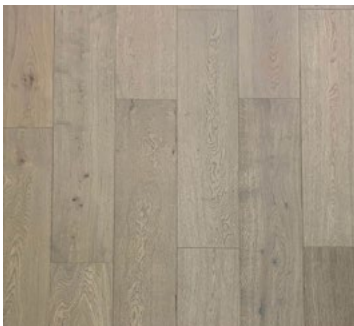

BALTIC
LMFKAG2441