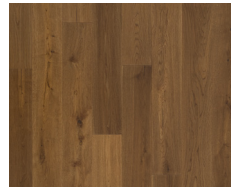

Suntory
LMFLM30K704W

Chichibu
LMFLM30K709W

Shizuoka
LMFLM30K724W

Shirikawa
LMFLM30K739W

Ichiro
LMFLM30K759W

Akkeshi
LMFLM30K719W

Inspect ALL materials carefully BEFORE installation. Wood is a natural product containing natural characteristics such as variations in color, tone and graining. Some variation in color is to be expected in a natural wood floor. It is the customer and installer's responsibility for final inspection prior to installation. The warranty DOES NOT cover materials with visible defects once they are installed. The manufacturer and retailer will not be responsible for claims arising from flooring that has a greater range of grain / color variation than found in the showroom display samples.