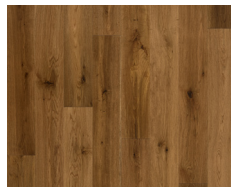

Shizuoka
LMFLM30K724W