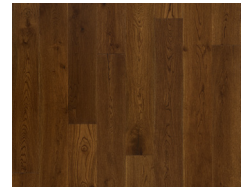

Suntory
LMFLM30K704W

Chichibu
LMFLM30K709W

Shizuoka
LMFLM30K724W

Shirikawa
LMFLM30K739W

Ichiro
LMFLM30K759W

Akkeshi
LMFLM30K719W

Inspect ALL materials carefully BEFORE installation. Wood is a natural product containing natural characteristics such as variations in color, tone and graining. Some variation in color is to be expected in a natural wood floor. It is the customer and installer's responsibility for final inspection prior to installation. The warranty DOES NOT cover materials with visible defects once they are installed. The manufacturer and retailer will not be responsible for claims arising from flooring that has a greater range of grain / color variation than found in the showroom display samples.