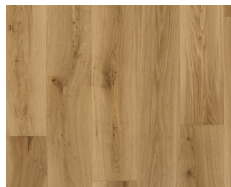

Chichibu
LMFLM30K709W