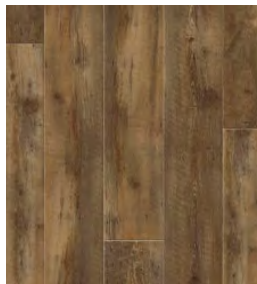

WATERPROOF LUXURY VINYL

MAVERICK

Floor Type: SPC

Size: 7" x 60"

Thickness: 5.0 mm (includes 1.0 mm pad)

Edge: Painted

Wear Layer: 12 mil

Surface: Embossed

Finish: Polymer

SqFt Per Carton: 23.41

Installation: Sprintlock

Limited Warranty*: 15 Year Residential
6 Year Commercial

Coordinating Trim Available

HEMPSTEAD
HAL7601202P

BARON
HAL7601204P

MEADOW
HAL7601213P