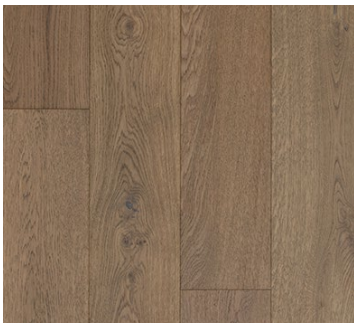

PECOS
STRVCTR450

*See warranty sheet for full details.