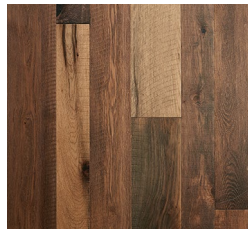

# VILLA BOCELLI

Floor Type: Engineered Hardwood

Size: 4"/5"/6" x RL up to 60"

Thickness: 1/2"

Species: French Oak, Hickory\*

Face Treatment: Multiple Textures

Surface Finish: Ultra-low gloss

SqFt Per Carton: 34.45

### INSTALLATION

- G Glue
- S Staple
- F Float

Scan QR Code for Room Scenes & Inventory

**BARIOLA**  
STRVRBA372V

**CARONNO**  
STRVRCR433V

**MOMBELLO**  
STRVRMM389V

**PINZANO**  
STRVRPZ396V

**SARONNO**  
STRVRSR358V