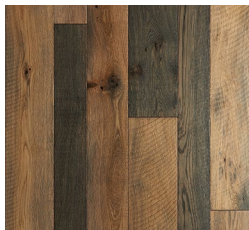

# VILLA BOCELLI

Floor Type: Engineered Hardwood

Size: 4"/5"/6" x RL up to 60"

Thickness: 1/2"

Species: French Oak, Hickory\*

Face Treatment: Multiple Textures

Surface Finish: Ultra-low gloss

SqFt Per Carton: 34.45

### INSTALLATION

- G Glue
- S Staple
- F Float

Scan QR Code for Room Scenes & Inventory

**BARIOLA**  
STRVRBA372V

**CARONNO**  
STRVRCR433V

**MOMBELLO**  
STRVRMM389V

**PINZANO**  
STRVRPZ396V

**SARONNO**  
STRVRSR358V