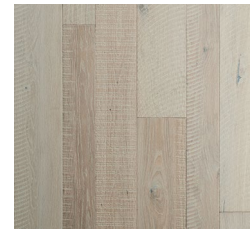

# VILLA BOCELLI

Floor Type: Engineered Hardwood

Size: 4"/5"/6" x RL up to 60"

Thickness: 1/2"

Species: French Oak, Hickory\*

Face Treatment: Multiple Textures

Surface Finish: Ultra-low gloss

SqFt Per Carton: 34.45

### INSTALLATION

- G Glue
- S Staple
- F Float

Scan QR Code for Room Scenes & Inventory

**BARIOLA**  
STRVRBA372V

**CARONNO**  
STRVRCR433V

**MOMBELLO**  
STRVRMM389V

**PINZANO**  
STRVRPZ396V

**SARONNO**  
STRVRSR358V