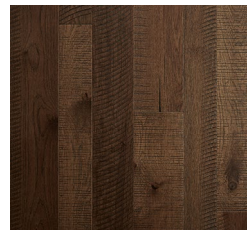

VILLAGIO
STRVRVL402V

*See warranty sheet for full details.