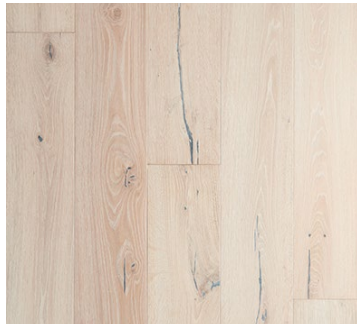

HARDWOOD

VILLA BELIZE

Bella Cera

Floor Type: Engineered Hardwood

Size: 7.5" x RL up to 75", 70% Long Planks

Thickness: 1/2"

Species: French Oak

Face Treatment: Wire Brushed, Smoked & Antiqued

Surface Finish: Ultra Transparent

SqFt Per Carton: 23.44

Limited Warranty*: 50 Year Finish Residential | 5 Year Finish Commercial

Coordinating Trim Available

INSTALLATION

Glue

Float

Staple

LICATA

STRVBLA284T