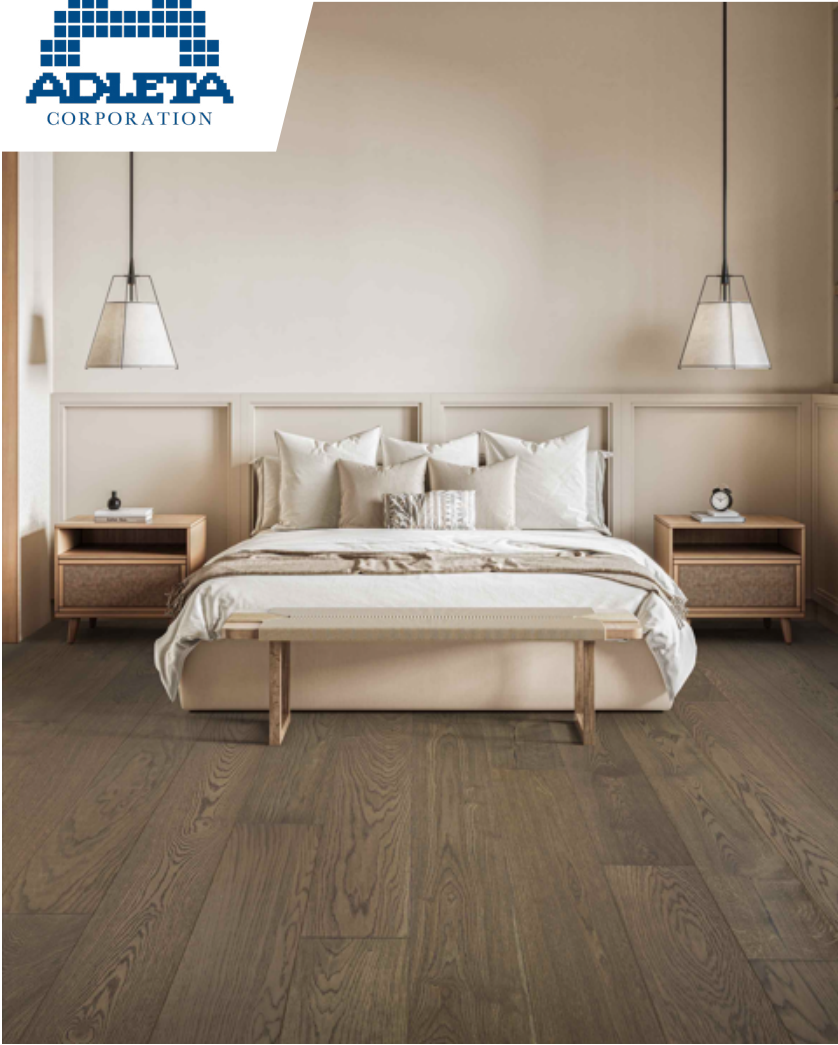

HARDWOOD

MONZA

Floor Type: Engineered Hardwood

Size: 7.5" X RL up to 60"

Thickness: 3/8"

Species: French Oak

Face Treatment: Sliced Face

Surface Finish: Low Gloss, Matte

SqFt Per Carton: 25.77

Limited Warranty*: 50 Year Residential
1 Year Light Commercial Warranty

Coordinating Trim Available

Scan QR code for
Inventory & Room
Scenes.

INSTALLATION

Glue

Float

Staple